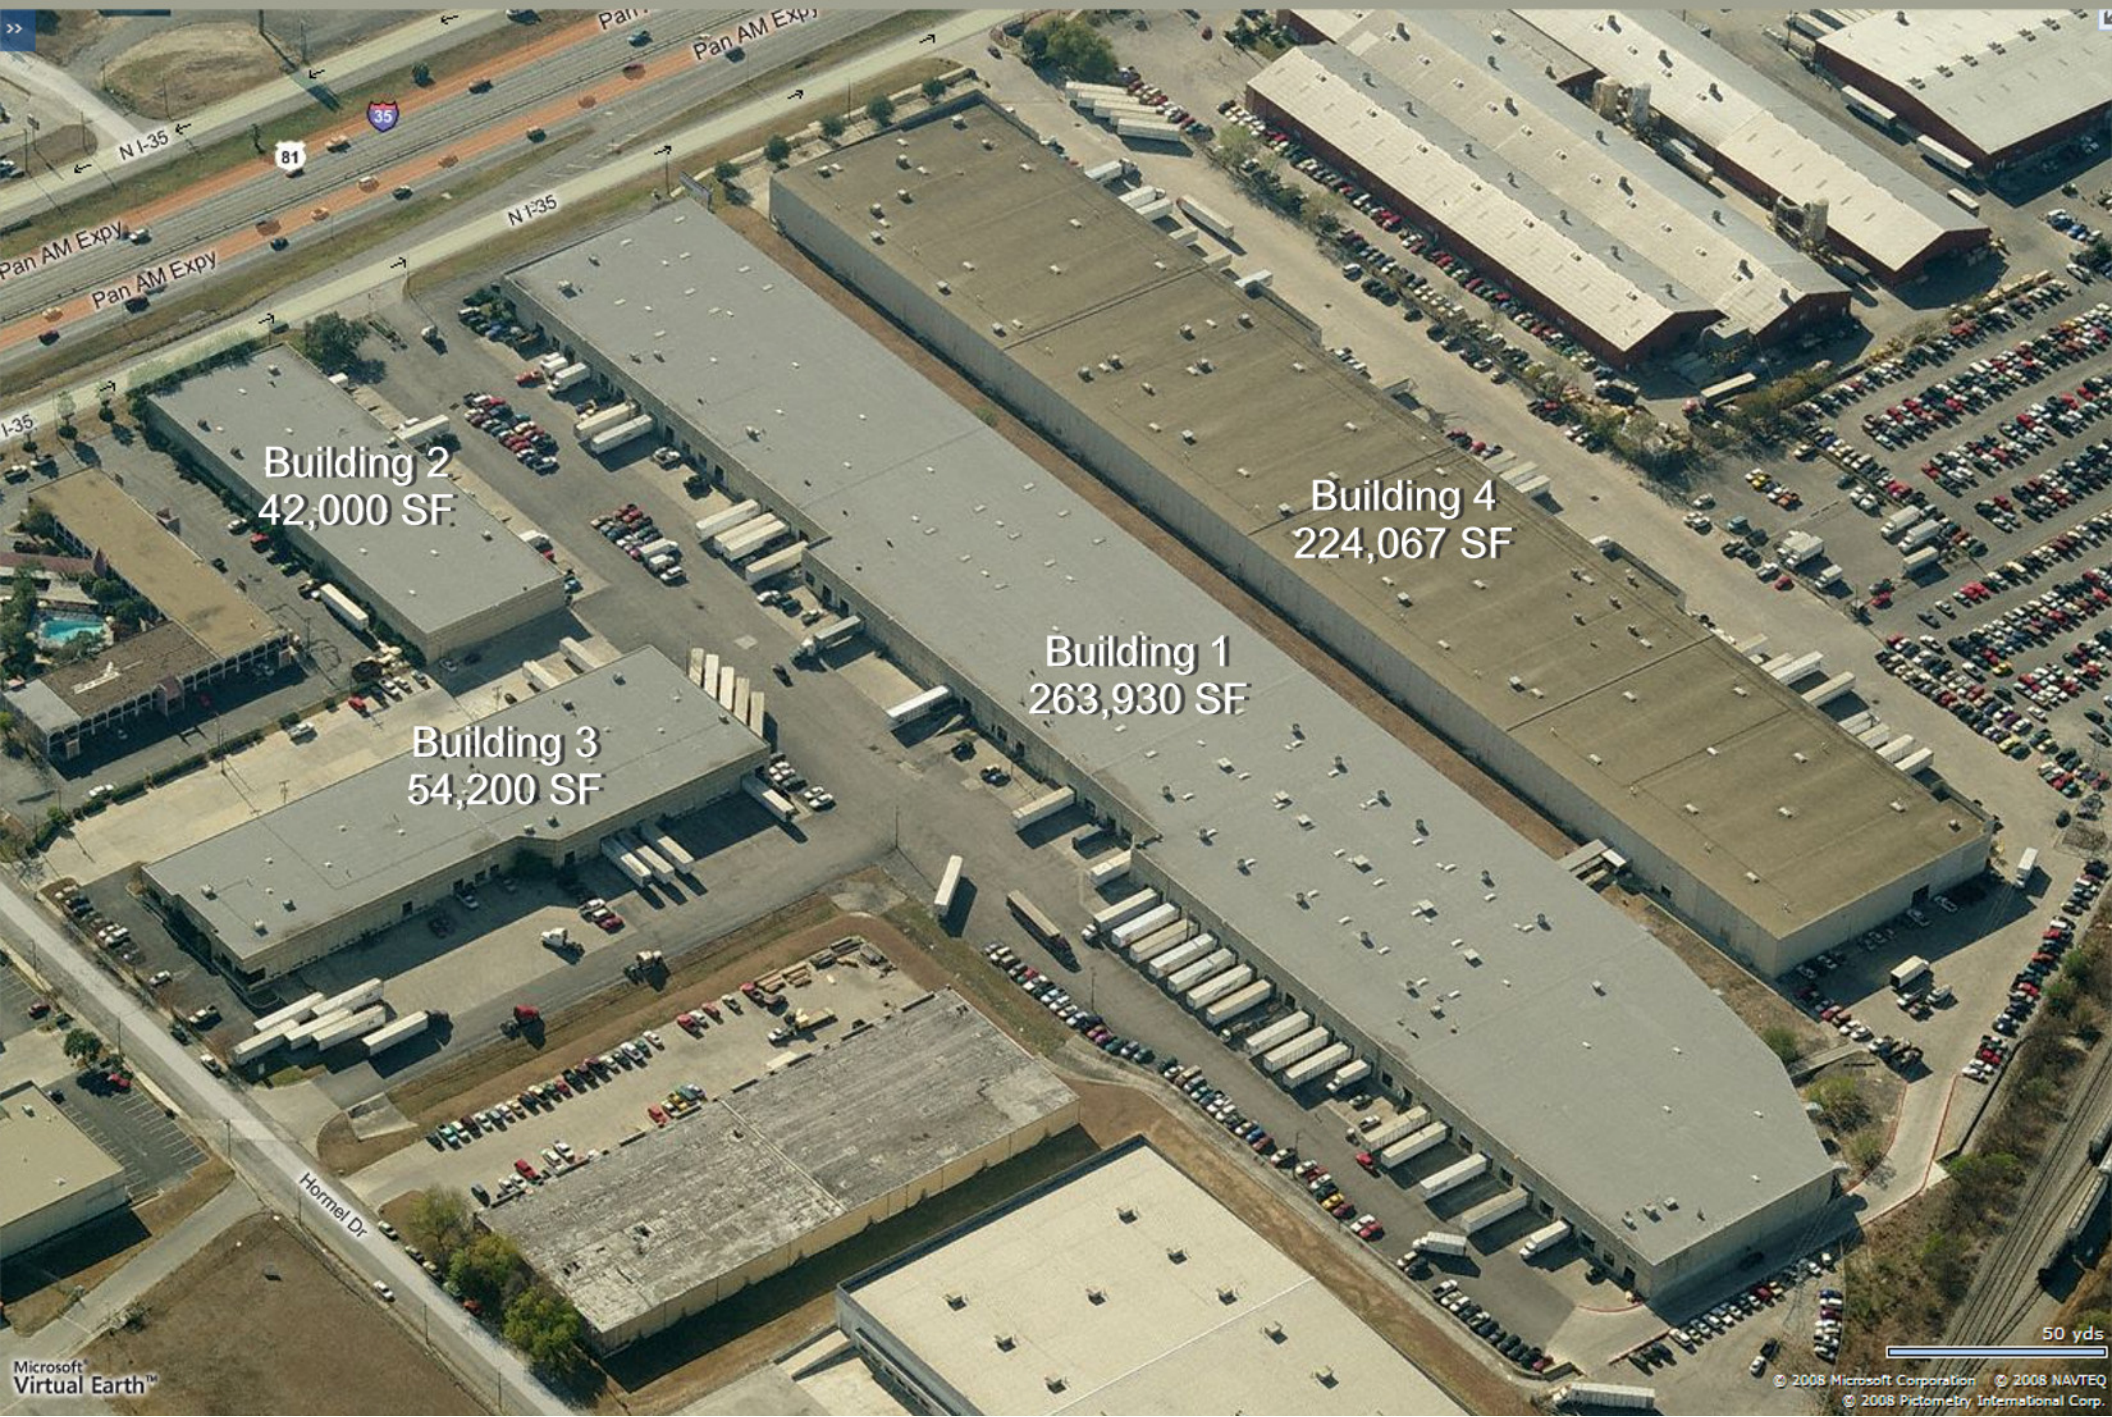

Pan Am Distribution Center San Antonio, Texas

Building 2
42,000 SF

Building 3
54,200 SF

Building 1
263,930 SF

Building 4
224,067 SF

50 yds