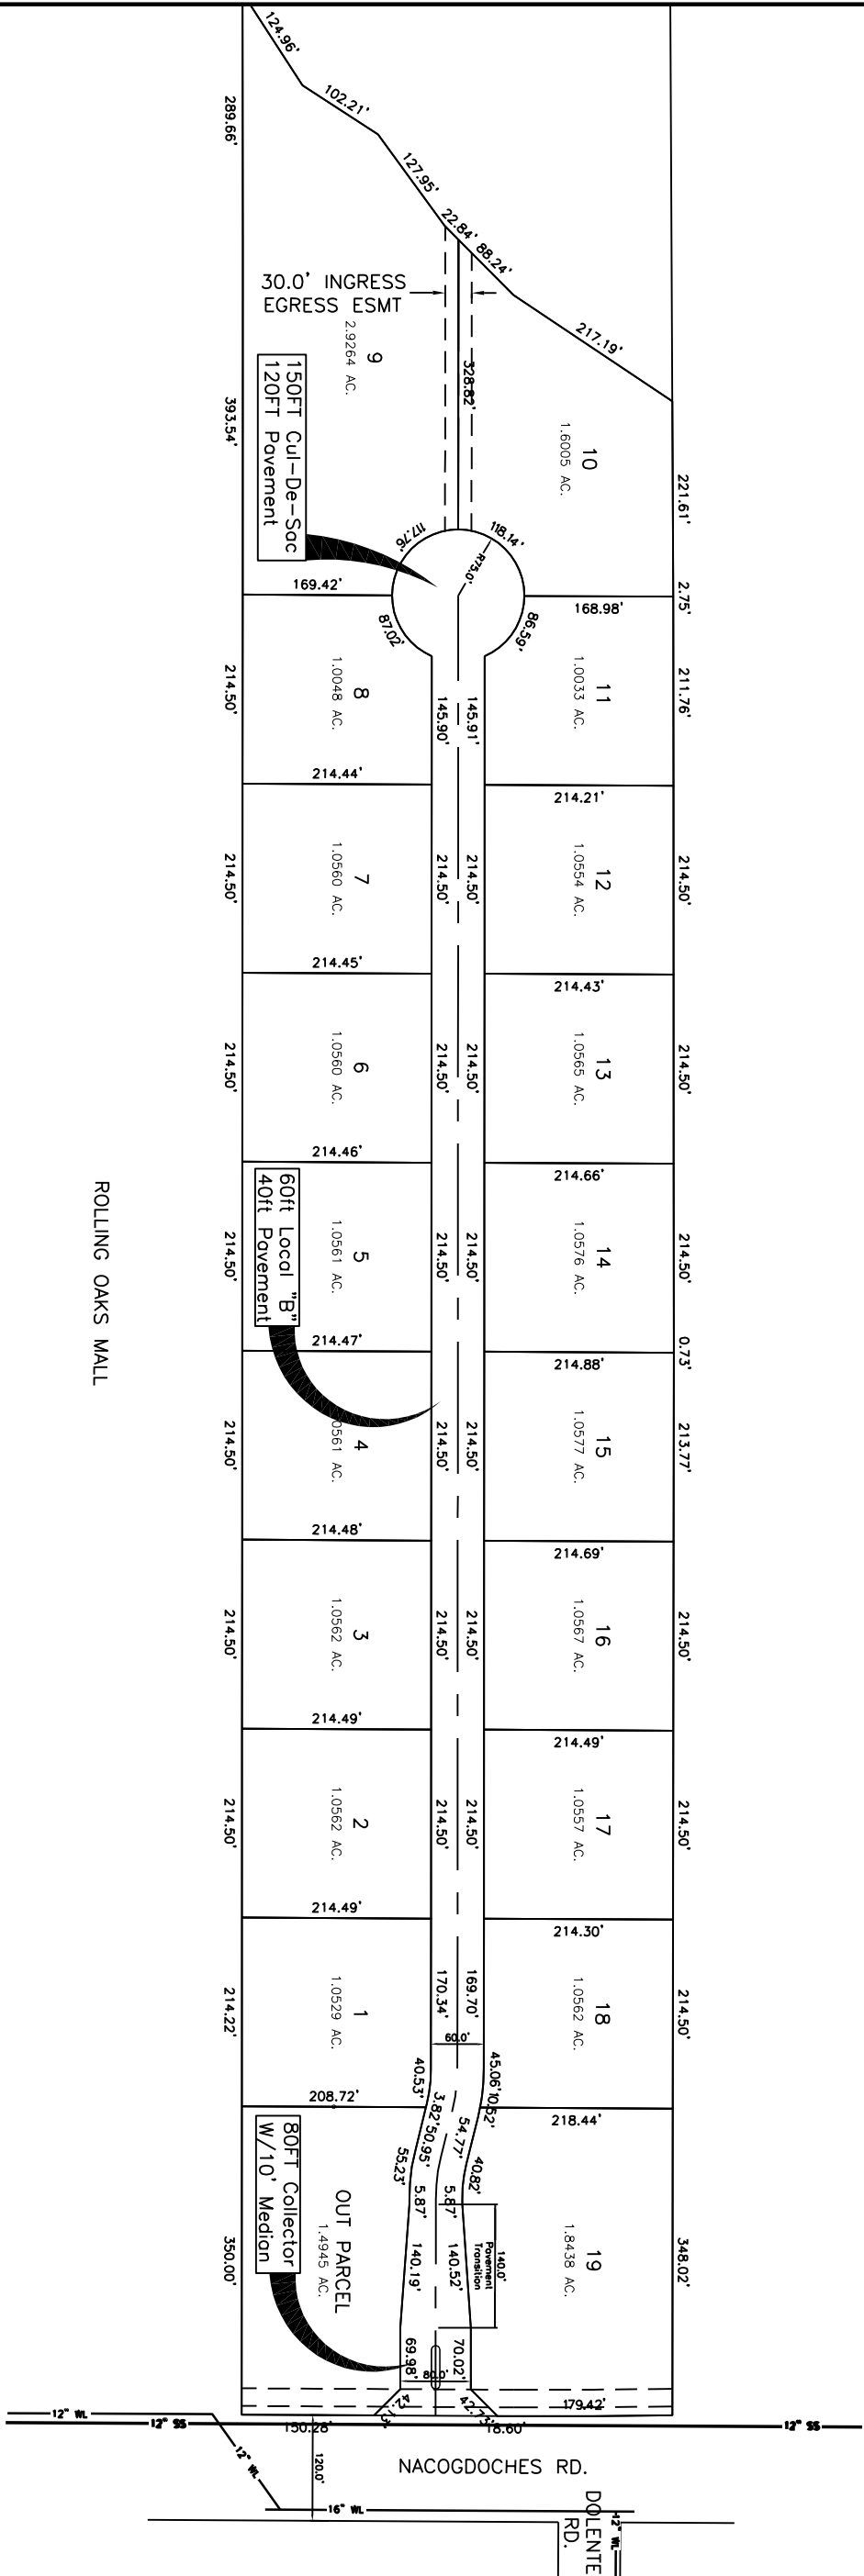

LOCATION MAP  
NOT TO SCALE

SCALE: 1" = 200'

# ROLLING OAKS BUSINESS CENTER SAN ANTONIO, TEXAS SITE PLAN

1035 Central Parkway North  
San Antonio, Texas 78232  
(210) 545-1122  
FAX (210) 545-9302

DESIGN	SNF
DRAWN	ADG
CHECKED	RACJR
DATE	06-23-08
JOB NO.	30013-1776
SHT.	1 of 1