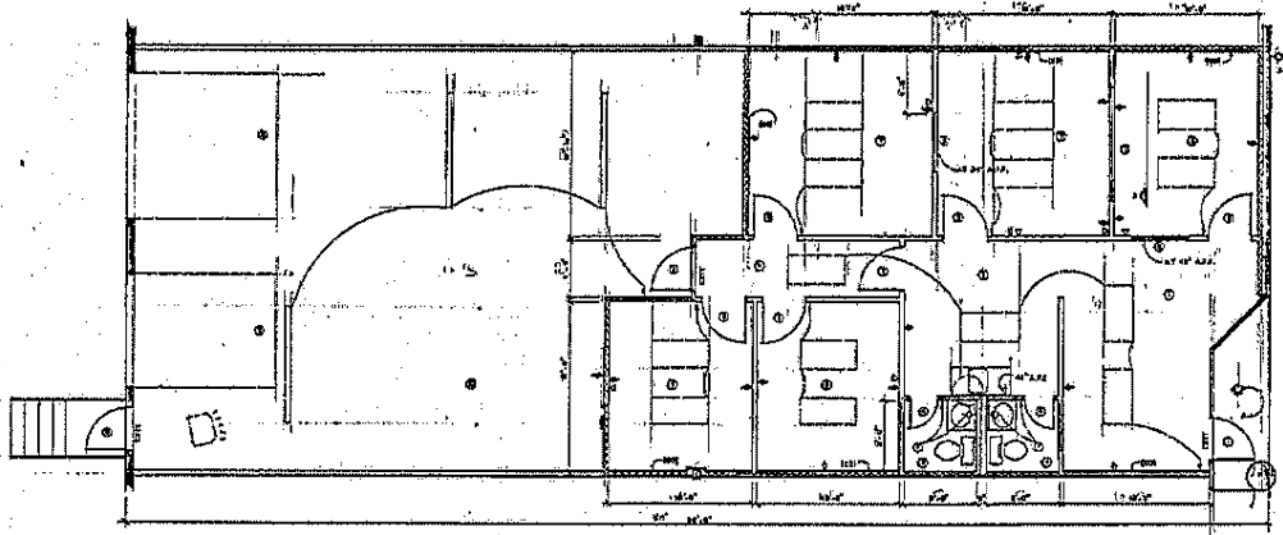

Randolph Business Park

5668 Randolph
San Antonio, Texas 78233

Office SF	1,187
Warehouse SF	1,213
Total SF	2,400

DATE: 12/20/08
DRAWN: [Signature]
REVISIONS:

LEASE SPACE OFFICE & OFFICE

FLOOR PLAN
SCALE: 1/8" = 1'-0"

OFFICE	1,187
WAREHOUSE	1,213
TOTAL SQ. FT.	2,400