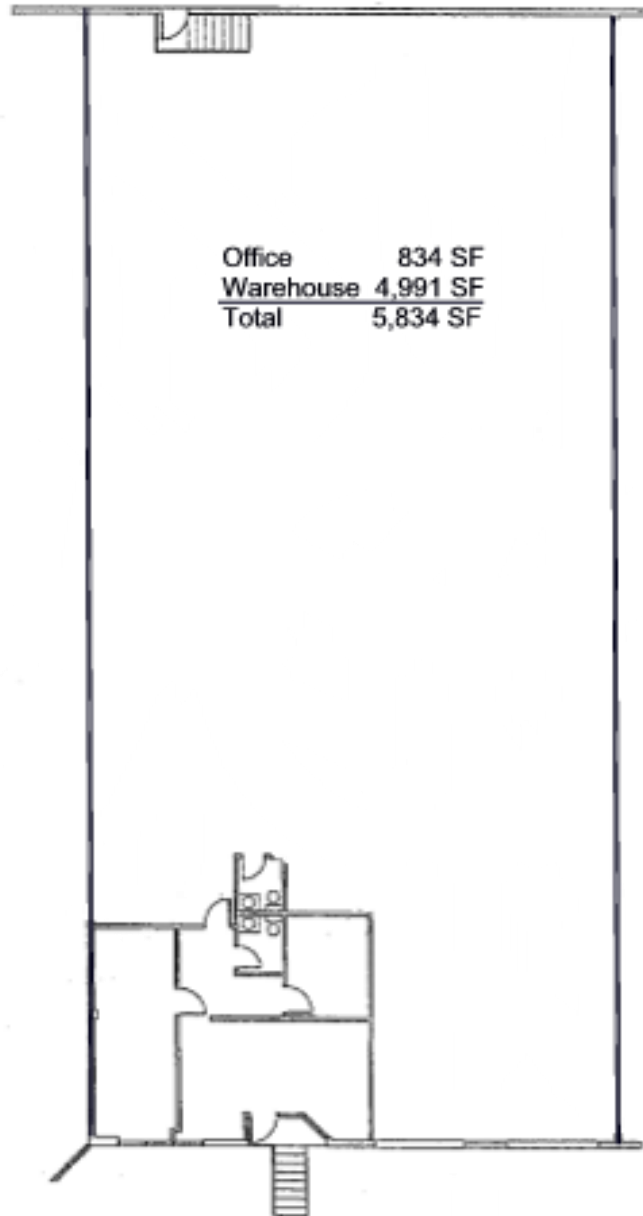

**Alamo Downs Distribution
Center**

**6900 Alamo Downs
San Antonio, Texas 78238**

**Suite 124
±5,834 Sq. Ft.**

Cavender & Hill
PROPERTIES, INC.

**900 Isom Road, Suite 306
San Antonio, Texas 78216
(210) 349-0900
(210) 349-0931 fax
www.cavenderhill.com**