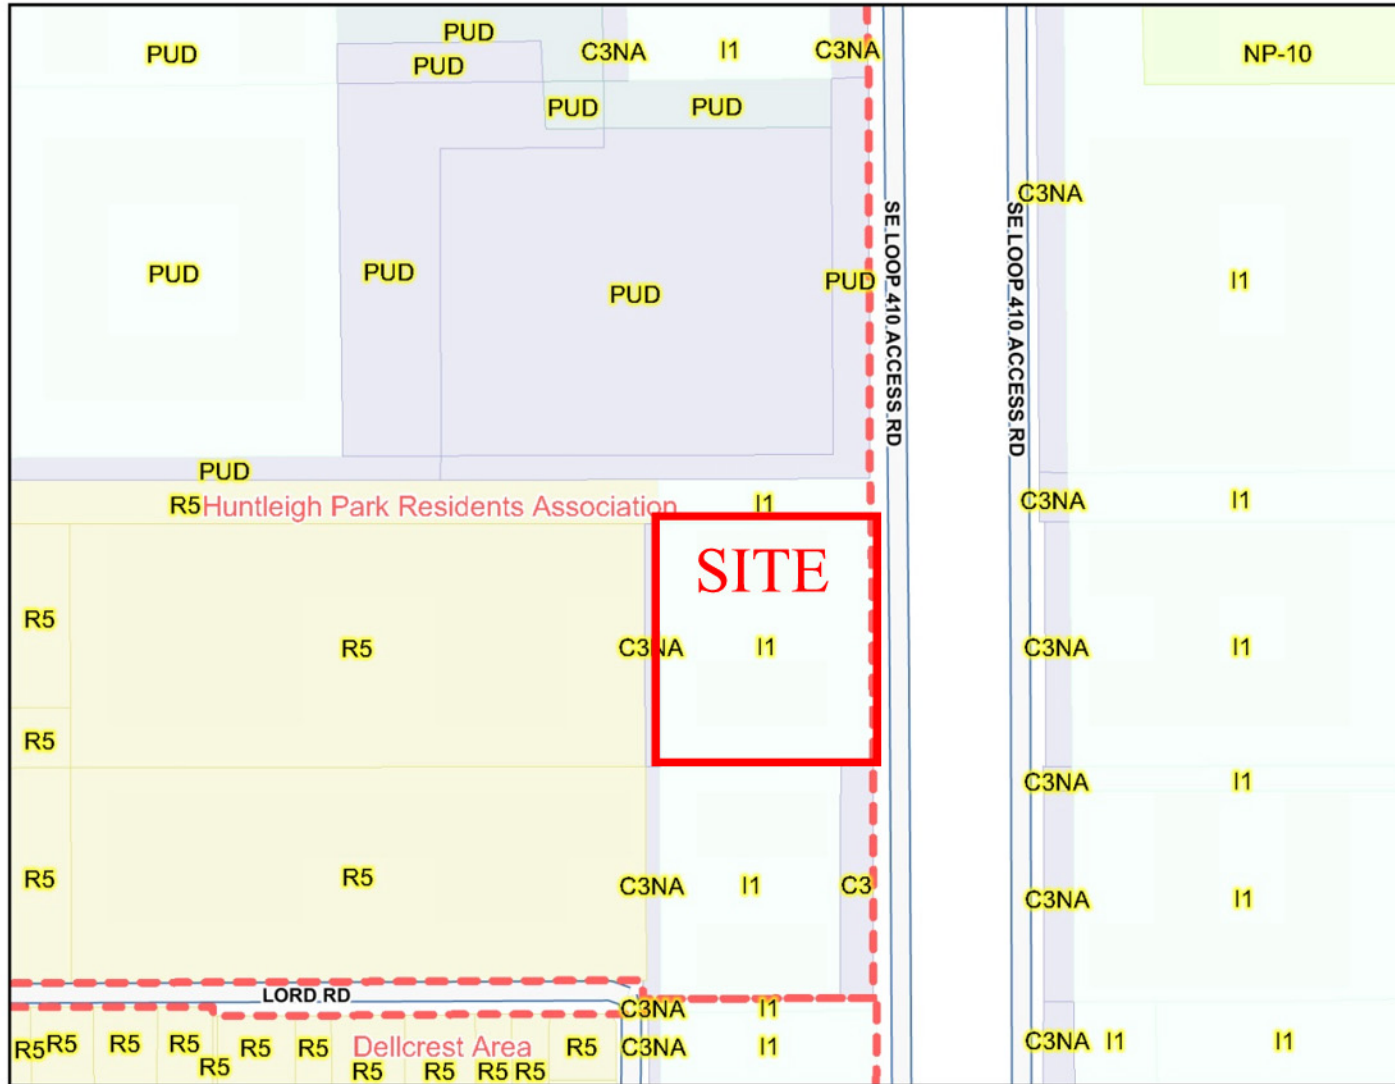

802 SE Loop 410, San Antonio, TX 78220

Legend

- Corridor Districts
- Lakes
- Limited Annexation
- Neighborhood Associations
- Neighborhood Conservation District
- Historic Districts
- Neighborhood and Community Plans
- River Improvement Overlay
- Military Lighting Overlay District
- Military Bases
- San Antonio City Limits
- Incorporated Towns
- Bexar County
- Bexar Streets Zoning
- B2NA
- C1
- C2
- C2NA
- C3
- C3NA
- C3R
- D
- I1
- I2
- L
- MF25
- MF33

Scale: 1:4,351

Map center: 2162463, 13699254

This map is a user generated static output from an Internet mapping site and is for general reference only. Data layers that appear on this map may or may not be accurate, current, or otherwise reliable. THIS MAP IS NOT TO BE USED FOR NAVIGATION.